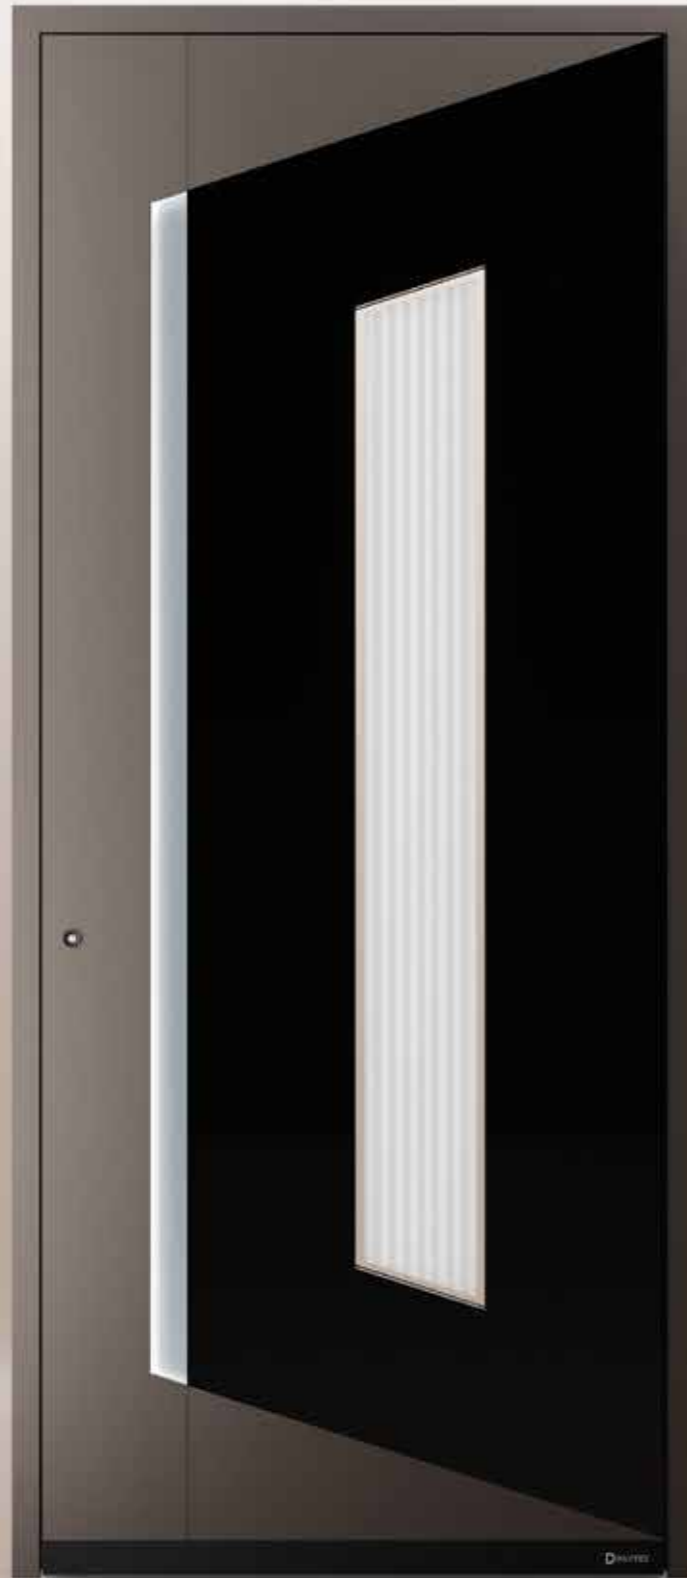

Security

The windows and terrace systems are equipped with reliable fittings and locks, which ensures security.

Smart Home

Intelligent control of doors, windows, roller shutters, venetian blinds, mosquito nets, gates, wickets, and lighting by means of a smartphone.

D-ART LINE PRESTIGE 1

D-ART LINE PRESTIGE 3

D-ART LINE ELEGANCE 1

D-ART LINE ELEGANCE 2

D-ART LINE ELEGANCE 3

D-ART LINE CLASSIC 4

D-ART LINE CLASSIC 1

D-ART LINE CLASSIC 2

D-ART LINE CLASSIC 6

D-ART LINE CLASSIC 3

D-ART LINE MODERN 1

D-ART LINE MODERN 3

D-ART LINE MODERN 2

D-ART LINE MODERN 4

D-ART LINE MODERN 5

D-ART LINE MODERN 6

D-ART LINE MODERN 7

D-ART LINE MODERN 9

D-ART LINE MODERN 8

D-ART LINE MODERN 8

D-ART LINE GEOMETRIC 1

D-ART LINE GEOMETRIC 2

D-ART LINE GEOMETRIC 3